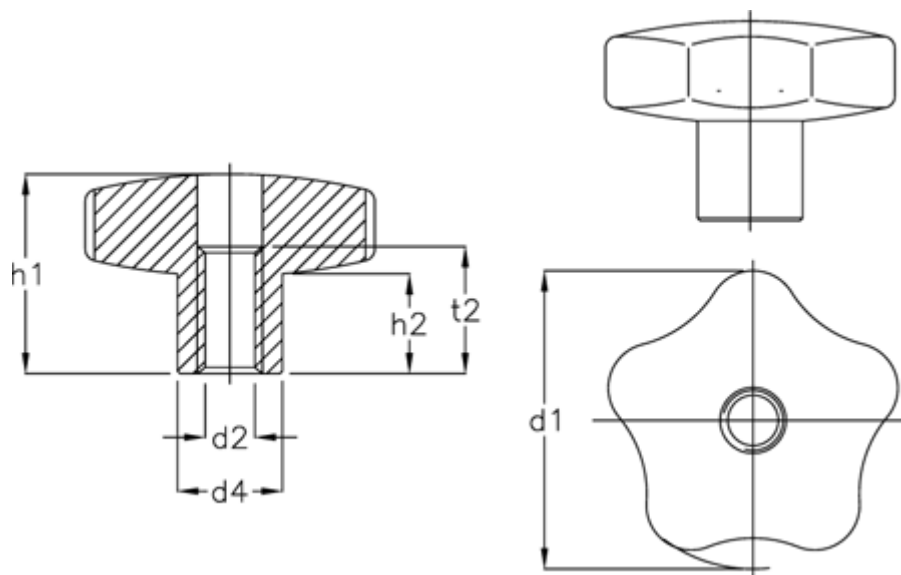

Article number: 20544470

Description: E+G Hand knob GN 5336-60-M 12-D-PL

Measures

$d_1 = 60$
 $d_2 = M12$
 $d_4 = 21$
 $H_1 = 40$
 $H_2 = 20$
 $t_2 = 26$